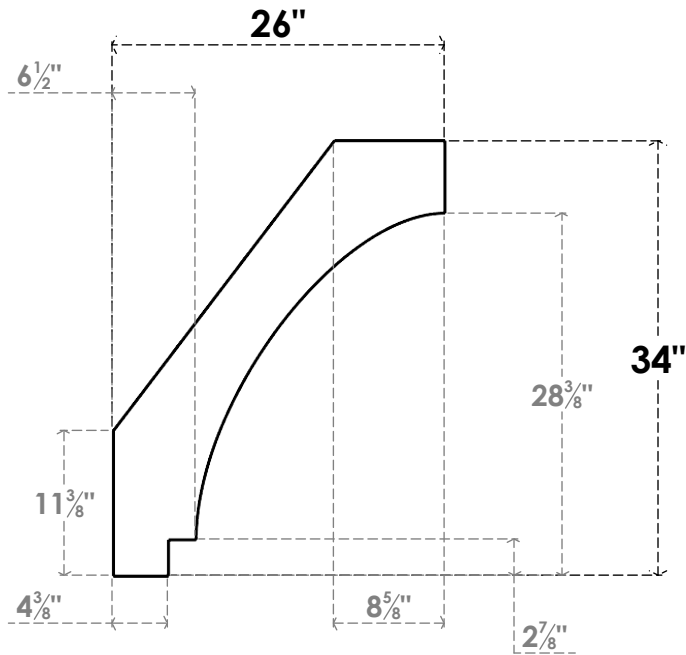

ITEM NUMBER: BRCPC055X26000X34000IMP

5 1/2"W X 26"D X 34"H IMPERIAL ARCHITECTURAL GRADE PVC CLOSED KNEE BRACE

SIDE PROFILE

FRONT PROFILE

ISOMETRIC

EKENA MILLWORK
2300 WEST MAIN ST.
CLARKSVILLE, TX 75426
TOLL FREE: 866-607-0453
WWW.EKENAMILLWORK.COM