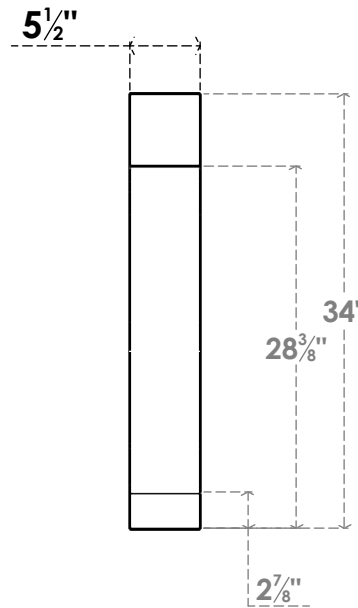

ITEM NUMBER: BRCPC055X26000X34000IMP

5 1/2"W X 26"D X 34"H IMPERIAL ARCHITECTURAL GRADE PVC CLOSED KNEE BRACE

SIDE PROFILE

FRONT PROFILE

ISOMETRIC

EKENA MILLWORK
2300 WEST MAIN ST.
CLARKSVILLE, TX 75426
TOLL FREE: 866-607-0453
WWW.EKENAMILLWORK.COM

NOTES

1. INSTALLATION TO BE COMPLETED IN ACCORDANCE WITH MANUFACTURER'S SPECIFICATIONS.
2. DRAWING MAY NOT BE TO SCALE
3. THIS DRAWING IS INTENDED FOR DESIGN AND PLANNING PURPOSES ONLY.
4. ALL INFORMATION CONTAINED HEREIN WAS CURRENT AT THE TIME OF DEVELOPMENT BUT MUST BE REVIEWED AND APPROVED BY THE PRODUCT MANUFACTURER TO BE CONSIDERED ACCURATE.
5. ARCHITECTURAL GRADE PVC PRODUCTS ARE MADE FROM EXPANDED CELLULAR PVC AND COME NATURALLY WHITE BUT MAY BE PAINTED